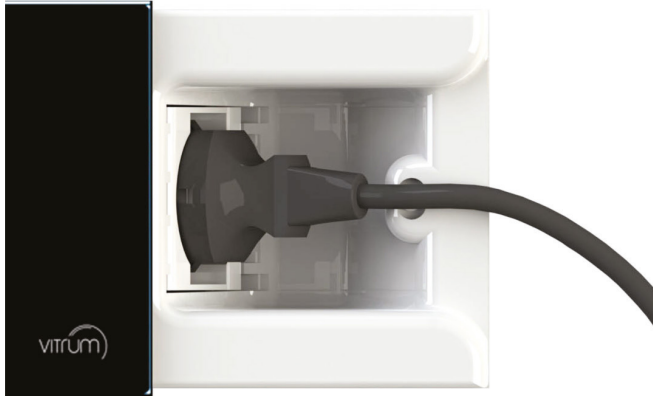

Vitrum Socket

Technical data sheet

Model 3 modules

vitrum.com

Image for illustrative purposes

FUNCTIONAL SPECIFICATIONS

- Vitrum Socket is the first socket glass that disappears completely, even with the plug inserted.
- Vitrum Socket is composed of two elements: a chassis with a socket included and an aesthetic component with a glass surface which covers and hides the wire.
- Vitrum Socket is easily adapted to all domestic environments and can be equipped with glass protection which runs right and left.

MECHANICAL CHARACTERISTICS

- Suitable for boxes 3 modules (503) wall (plasterboard excluded).
- Sliding cover
- Dimension illustrated in the pictures
- Colors chassis: available in white, tech grey and dark grey.
- Material Cover: available in Glass, Stone and Tech
- Weight: 110 g.

COMPATIBILITY

Vitrum Socket Schuko		Code classic
• Vitrum invisible socket is installed common modules wall boxes.	○ 2330061	
• White chassis with 1 socket Schuko	● 2330061.T	
	● 2330061.G	
Vitrum Socket ITA		Code classic
• Vitrum invisible socket is installed common 3 modules wall boxes.	○ 2330062	
• White chassis with 2 2pin socket ITA	● 2330062.T	
	● 2330062.G	
Vitrum Socket TV/SAT		Code classic
• Vitrum invisible socket is installed common 3 modules wall boxes.	○ 2330063	
• White chassis with socket TV/SAT direct	● 2330063.T	
	● 2330063.G	
Vitrum Socket RJ45 empty		Code classic
• Vitrum invisible socket is installed common 3 modules wall boxes.	○ 2330064	
• White chassis with 2 support empty RJ45	● 2330064.T	
	● 2330064.G	

Vitrum Socket RJ45		Code classic
• Vitrum invisible socket is installed common 3 modules wall boxes.	○ 2330061	
• White chassis with 2 support RJ45	● 2340061.T	
	● 2340061.G	
Vitrum double socket ITA		Code classic
• Vitrum invisible socket is installed common 3 modules wall boxes.	○ 2330062	
• White chassis with 1 2-pin socket ITA	● 2330062.T	
	● 2330062.G	
Vitrum Socket SIDE		Code classic
• Vitrum invisible socket is installed common 3 modules wall boxes.	○ 2330063	
• White chassis with 1 socket SIDE	● 2330063.T	
	● 2330063.G	
Vitrum Socket bipasso + TV/SAT		Code classic
• Vitrum invisible socket is installed common 3 modules wall boxes.	○ 2330064	
• White chassis with 1 2-pin socket and socket TV/SAT direct	● 2330064.T	
	● 2330064.G	

Think Simple s.r.l.

Size, color tone and characteristics of product shown are only indicative and do not constitute any contractual bond. Think Simple s.r.l. reserves the right to modify its products at any time and without notice in order to better their quality and functionality.

ADMINISTRATION AND OFFICE

Viale Lino Zanussi, 3
33170 Pordenone IT
T +39 0434 516216
F +39 0434 516230

HEADQUARTERS AND SALES DEPARTMENT

Corso Garibaldi, 86
20121 Milano IT
T +39 02 65560029
F +39 02 45498295