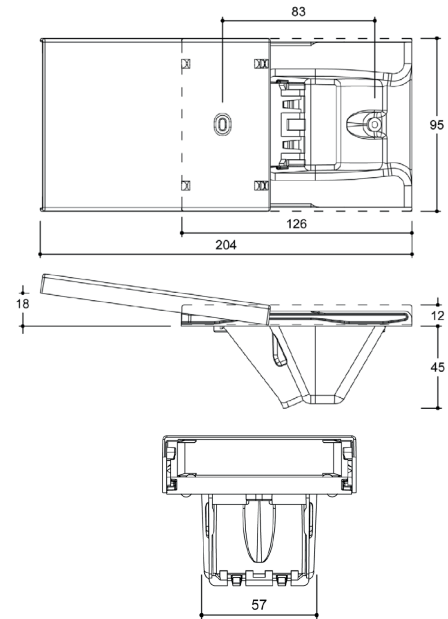

## Technical data sheet

Model 3 modules

vitrum.com

Image for illustrative purposes

### MECHANICAL CHARACTERISTICS

- Suitable for boxes 3 modules (503) wall (plasterboard excluded).
- Sliding cover
- Dimension illustrated in the pictures
- Colors chassis: available in white, tech grey and dark grey.
- Material Cover: available in Glass, Stone and Tech
- Weight: 110 g.