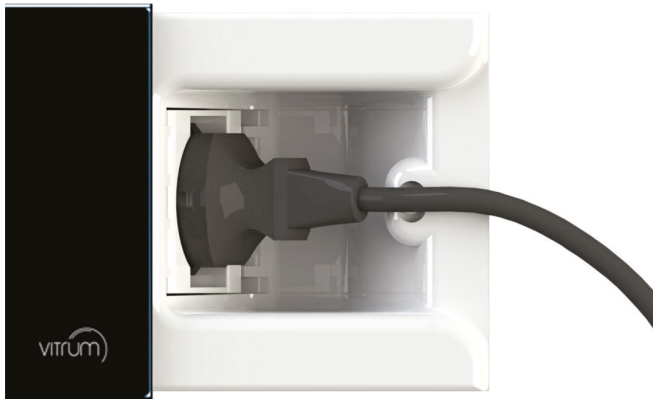

Vitrum Socket

Technical data sheet

Model 4 modules

vitrum.com

Image for illustrative purposes

FUNCTIONAL SPECIFICATIONS

- Vitrum Socket is the first socket glass that disappears completely, even with the plug inserted.
- Vitrum Socket is composed of two elements: a chassis with a socket included and an aesthetic component with a glass surface which covers and hides the wire.
- Vitrum Socket is easily adapted to all domestic environments and can be equipped with glass protection which runs right and left.

MECHANICAL CHARACTERISTICS

- Suitable for boxes 4 modules (504) wall and plasterboard.
- Sliding cover
- Dimension illustrated in the pictures
- Colors chassis: available in white, tech grey and dark grey.
- Material Cover: available in Glass, Stone and Tech
- Weight: 110 g.

COMPATIBILITY

Vitrum Socket Schuko		Code classic
• Vitrum invisible socket is installed common 4 modules wall boxes.	○ 2340061	
• White chassis with 1 socket Schuko	● 2340061.T	
	● 2340061.G	
Vitrum Socket ITA		Code classic
• Vitrum invisible socket is installed common 4 modules wall boxes.	○ 2340062	
• White chassis with 2 2pin socket ITA	● 2340062.T	
	● 2340062.G	
Vitrum Socket TV/SAT		Code classic
• Vitrum invisible socket is installed common 4 modules wall boxes.	○ 2340063	
• White chassis with socket TV/SAT direct	● 2340063.T	
	● 2340063.G	
Vitrum Socket RJ45 empty		Code classic
• Vitrum invisible socket is installed common 4 modules wall boxes.	○ 2340064	
• White chassis with 2 support empty RJ45	● 2340064.T	
	● 2340064.G	

Vitrum Socket RJ45		Code classic
• Vitrum invisible socket is installed common 4 modules wall boxes.	○ 2340061	
• White chassis with 2 support RJ45	● 2340061.T	
	● 2340061.G	
Vitrum double socket ITA		Code classic
• Vitrum invisible socket is installed common 4 modules wall boxes.	○ 2340062	
• White chassis with 1 2-pin socket ITA	● 2340062.T	
	● 2340062.G	
Vitrum Socket SIDE		Code classic
• Vitrum invisible socket is installed common 4 modules wall boxes.	○ 2340063	
• White chassis with 1 socket SIDE	● 2340063.T	
	● 2340063.G	
Vitrum Socket bipasso + TV/SAT		Code classic
• Vitrum invisible socket is installed common 4 modules wall boxes.	○ 2340064	
• White chassis with 1 2-pin socket and socket TV/SAT direct	● 2340064.T	
	● 2340064.G	

Think Simple s.r.l.

Size, color tone and characteristics of product shown are only indicative and do not constitute any contractual bond. Think Simple s.r.l. reserves the right to modify its products at any time and without notice in order to better their quality and functionality.

ADMINISTRATION AND OFFICE

Viale Lino Zanussi, 3
33170 Pordenone IT
T +39 0434 516216
F +39 0434 516230

HEADQUARTERS AND SALES DEPARTMENT

Corso Garibaldi, 86
20121 Milano IT
T +39 02 65560029
F +39 02 45498295