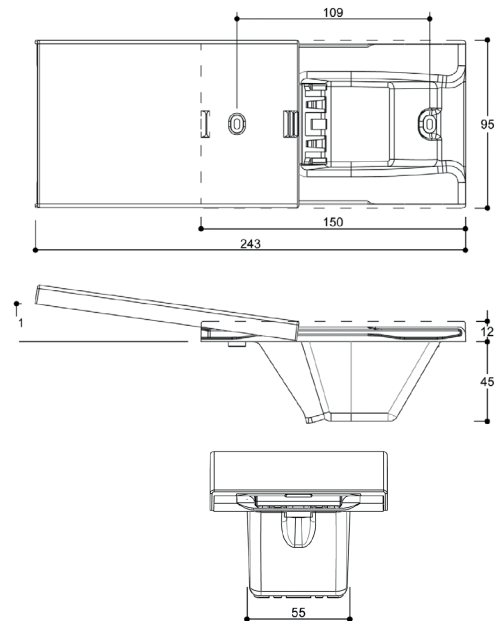

## Technical data sheet

Model 4 modules

vitrum.com

Image for illustrative purposes

### MECHANICAL CHARACTERISTICS

- Suitable for boxes 4 modules (504) wall and plasterboard.
- Sliding cover
- Dimension illustrated in the pictures
- Colors chassis: available in white, tech grey and dark grey.
- Material Cover: available in Glass, Stone and Tech
- Weight: 110 g.