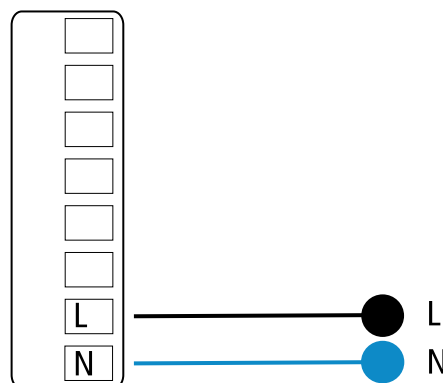

Vitrum II BS Satellite Curtains and Shutters Control Wireless

Datasheet

cod. 01B020060

vitrum.com

certified product

FUNCTIONAL SPECIFICATION

- Two-Button "Satellite" control to match with a power device (e.g. cod. 02E020010 or cod. 02B020010 or cod. 01D020030)
- Touch control with capacitive technology and concave surface for tactile Feedback
- Acoustic feedback signal
- Crown backlit by low-consumption LEDs

CARATTERISTICHE MECCANICHE

- Box British 1 Gang (wall or plasterboard)
- Dimension: 95x95mm
- Depth at sight: 8 mm
- Button Diameter: 16 mm
- Light ring diameter: 20 mm
- Weight: 210 g.

MODALITÀ DI COMANDO

- Two capacitive buttons with UP/DOWN or OPEN/CLOSE control
- Time of ascent and descent of the programmable shutter from 10s to 3m. Default: 50s
- Indication of motor drive: the device's LEDs flash
- Possibility to interpret the command "ALL OFF" total closure of the blinds
- You can associate up to 5 devices per channel