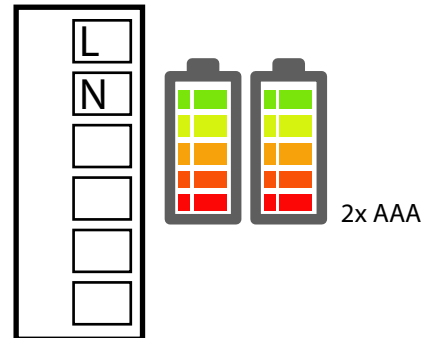

Vitrum IV BS Satellite Mix Battery

Datasheet

cod. 01B040090

vitrum.com

certified product

FUNCTIONAL SPECIFICATION

- Command four buttons to control lights and / or up to 2 blinds
- Touch control with capacitive technology and concave surface for tactile Feedback
- Acoustic feedback signal
- Crown backlit by low-consumption LEDs

MECHANICAL CHARACTERISTICS

- Dimension: 95x95mm
- Depth at sight: 8 mm
- Button Diameter: 16 mm
- Light ring diameter: 20 mm
- Working temperature: 0-40 ° C
- Weight: 180g.

COMMAND MODE

- Four capacitive buttons with ON/OFF or UP/DOWN control
- Dimming with dimming touch:
Short press "On-Off" and / or "Up-Down"
Pressure increase from "0 to 100%"

ELECTRICAL CHARACTERISTICS

- Power supply: 2x AAA 1.5V

Think Simple s.r.l.

Size, color tone and characteristics of the products shown are only indicative and do not constitute any contractual bond. Think Simple s.r.l. reserves the right to modify its products at any time and without notice in order to better their quality and functionality.